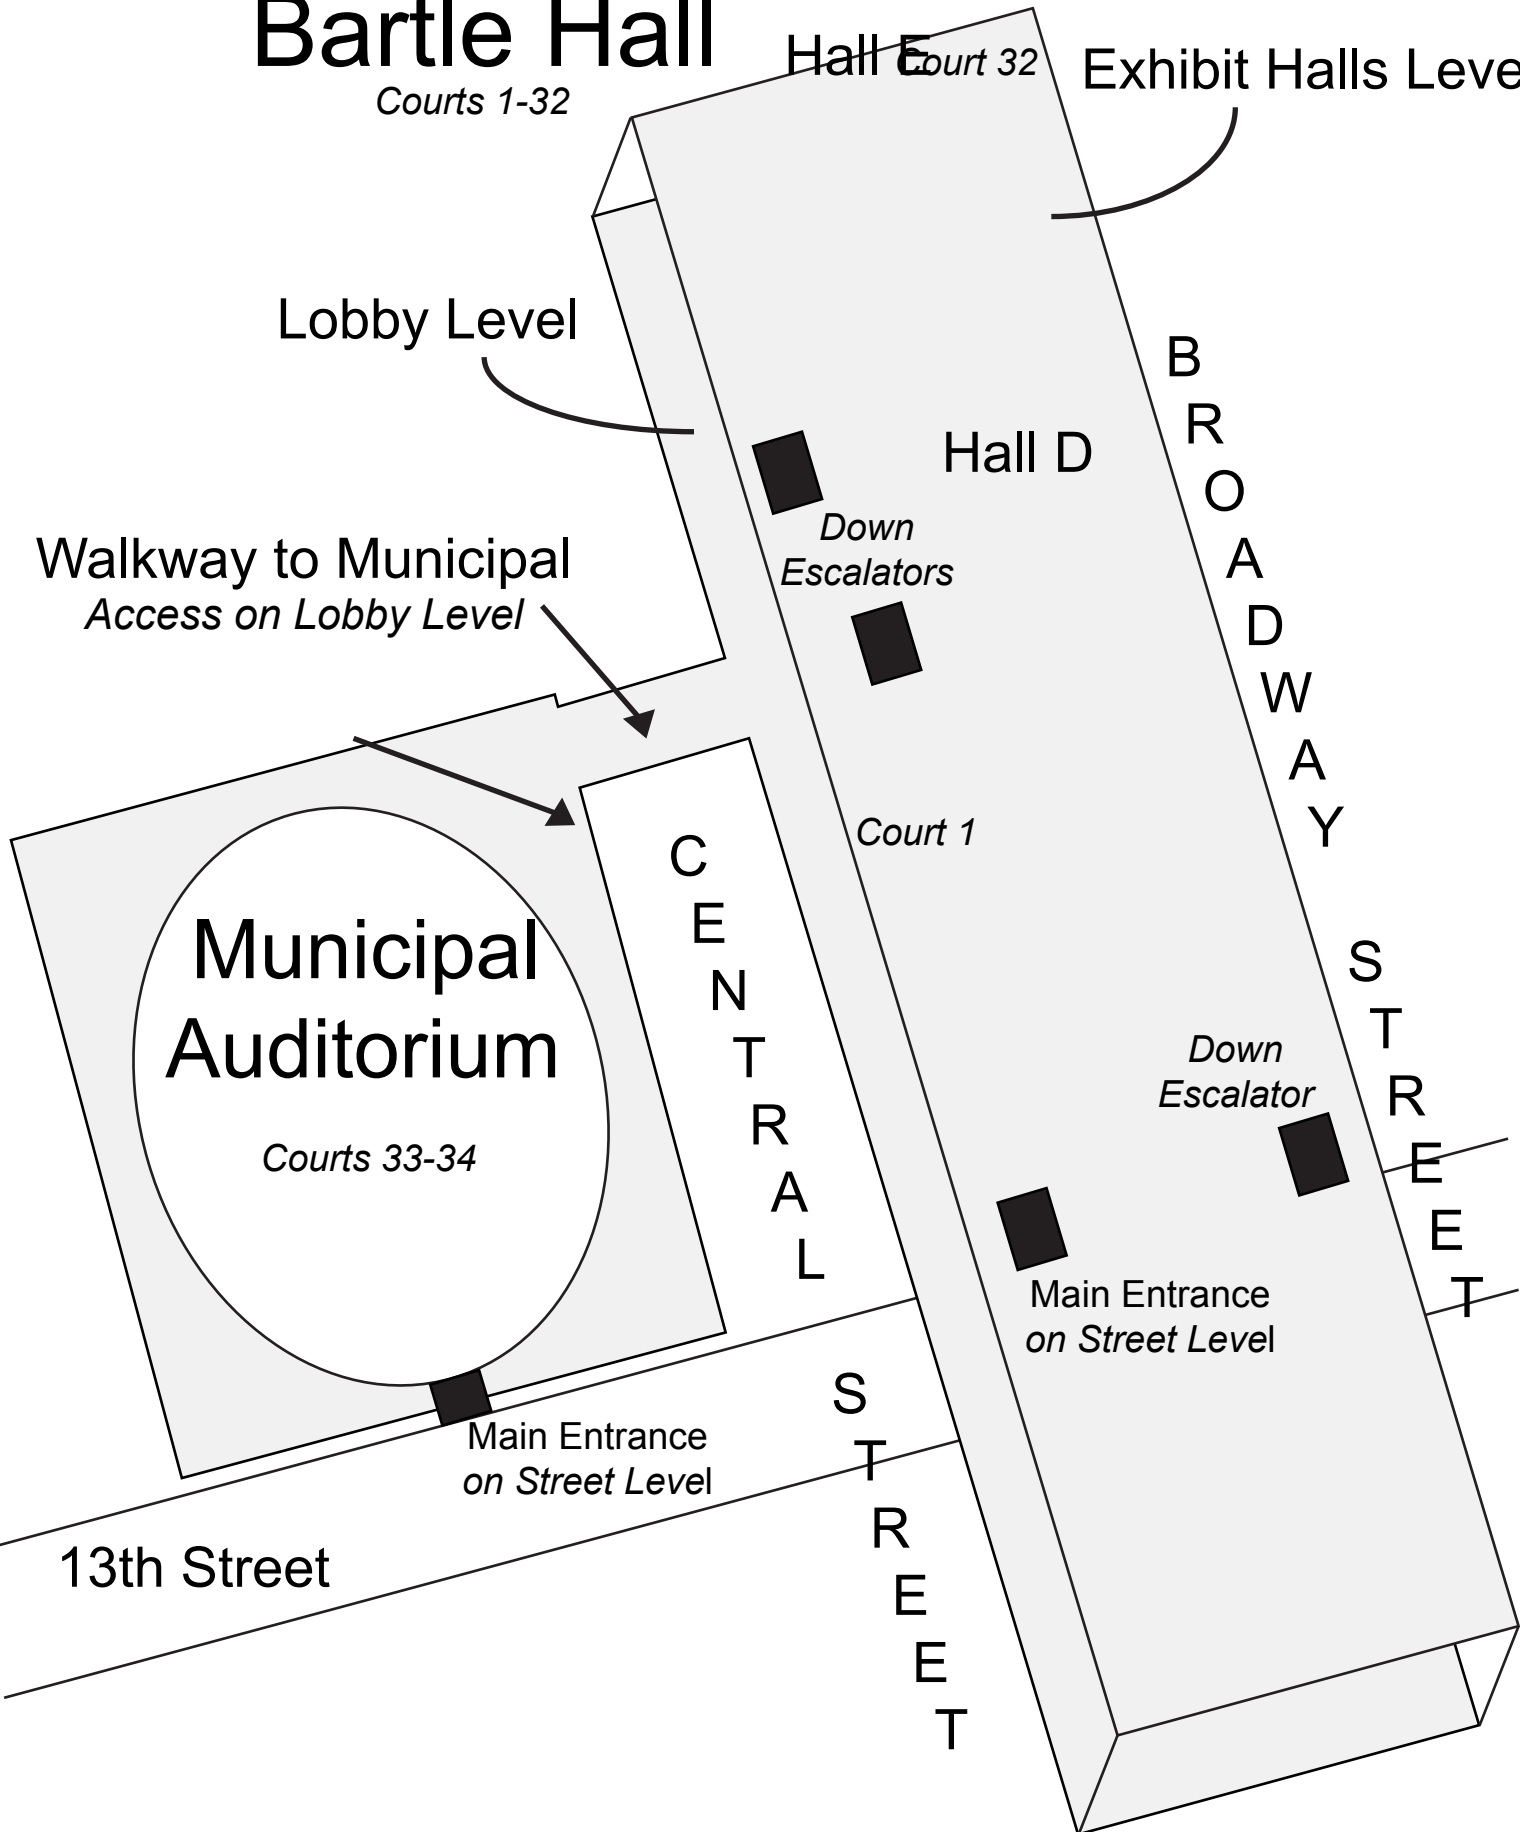

ACCESS FROM BARTLE TO MUNICIPAL

Bartle Hall

Courts 1-32

Hall E Court 32

Exhibit Halls Level

Lobby Level

Walkway to Municipal
Access on Lobby Level

Hall D

B
R
O
A
D
W
A
Y

Down
Escalators

Court 1

Municipal
Auditorium

C
E
N
T
R
A
L

Down
Escalator

S
T
R
E
E
T

Courts 33-34

Main Entrance
on Street Level

Main Entrance
on Street Level

S
T
R
E
E
T

13th Street