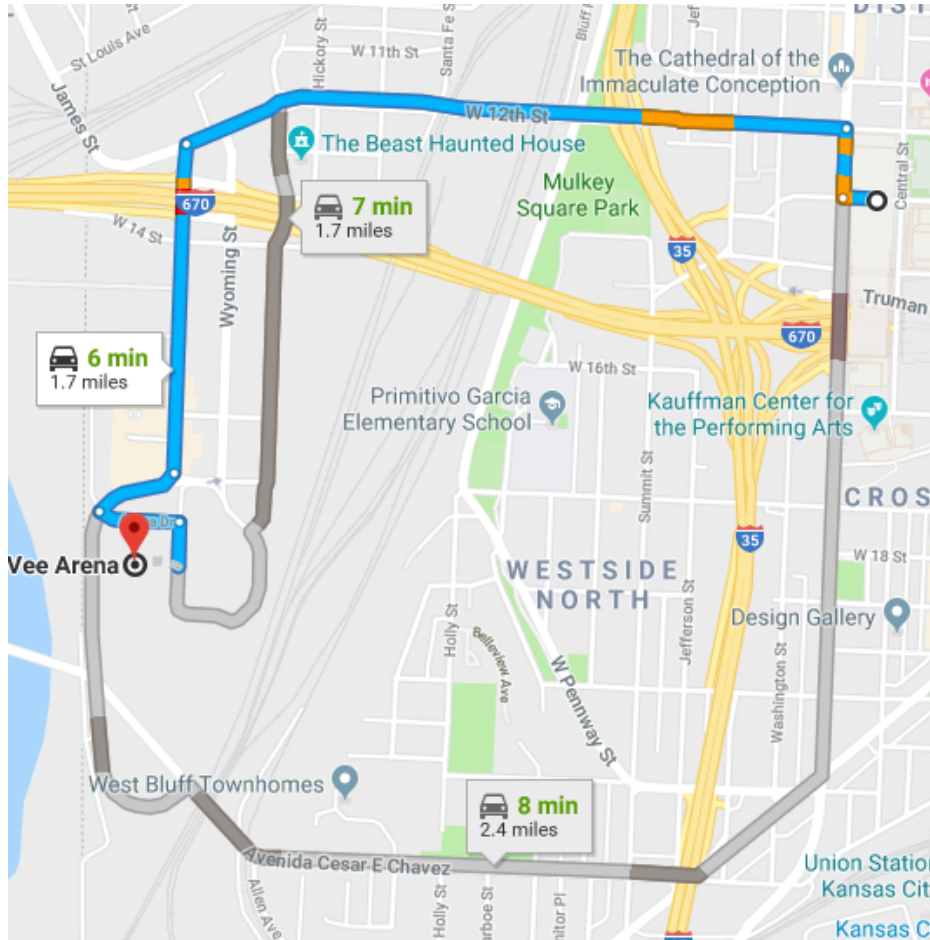

ACCESS FROM BARTLE TO MUNICIPAL

Bartle Hall

Courts 1-32

Hall E Court 32

Exhibit Halls Level

Lobby Level

Walkway to Municipal
Access on Lobby Level

Hall D

Main Entrance
on Street Level

Main Entrance
on Street Level

S
T
R
E
E
T

13th Street

Hy-Vee Arena Directions

Bartle Hall

301 W 13th St, Kansas City, MO 64105

Head west on W 13th St toward Broadway Blvd

249 ft

Turn right onto Broadway Blvd

482 ft

Turn left onto W 12th St

0.9 mi

Turn left onto Genessee St

0.4 mi

Use the middle lane to turn right onto American Royal Dr

0.1 mi

Turn left onto Arena Dr

0.1 mi

Turn right onto Genessee St

Destination will be on the right

305 ft

HyVee Arena

1800 Genessee St, Kansas City, MO 64102