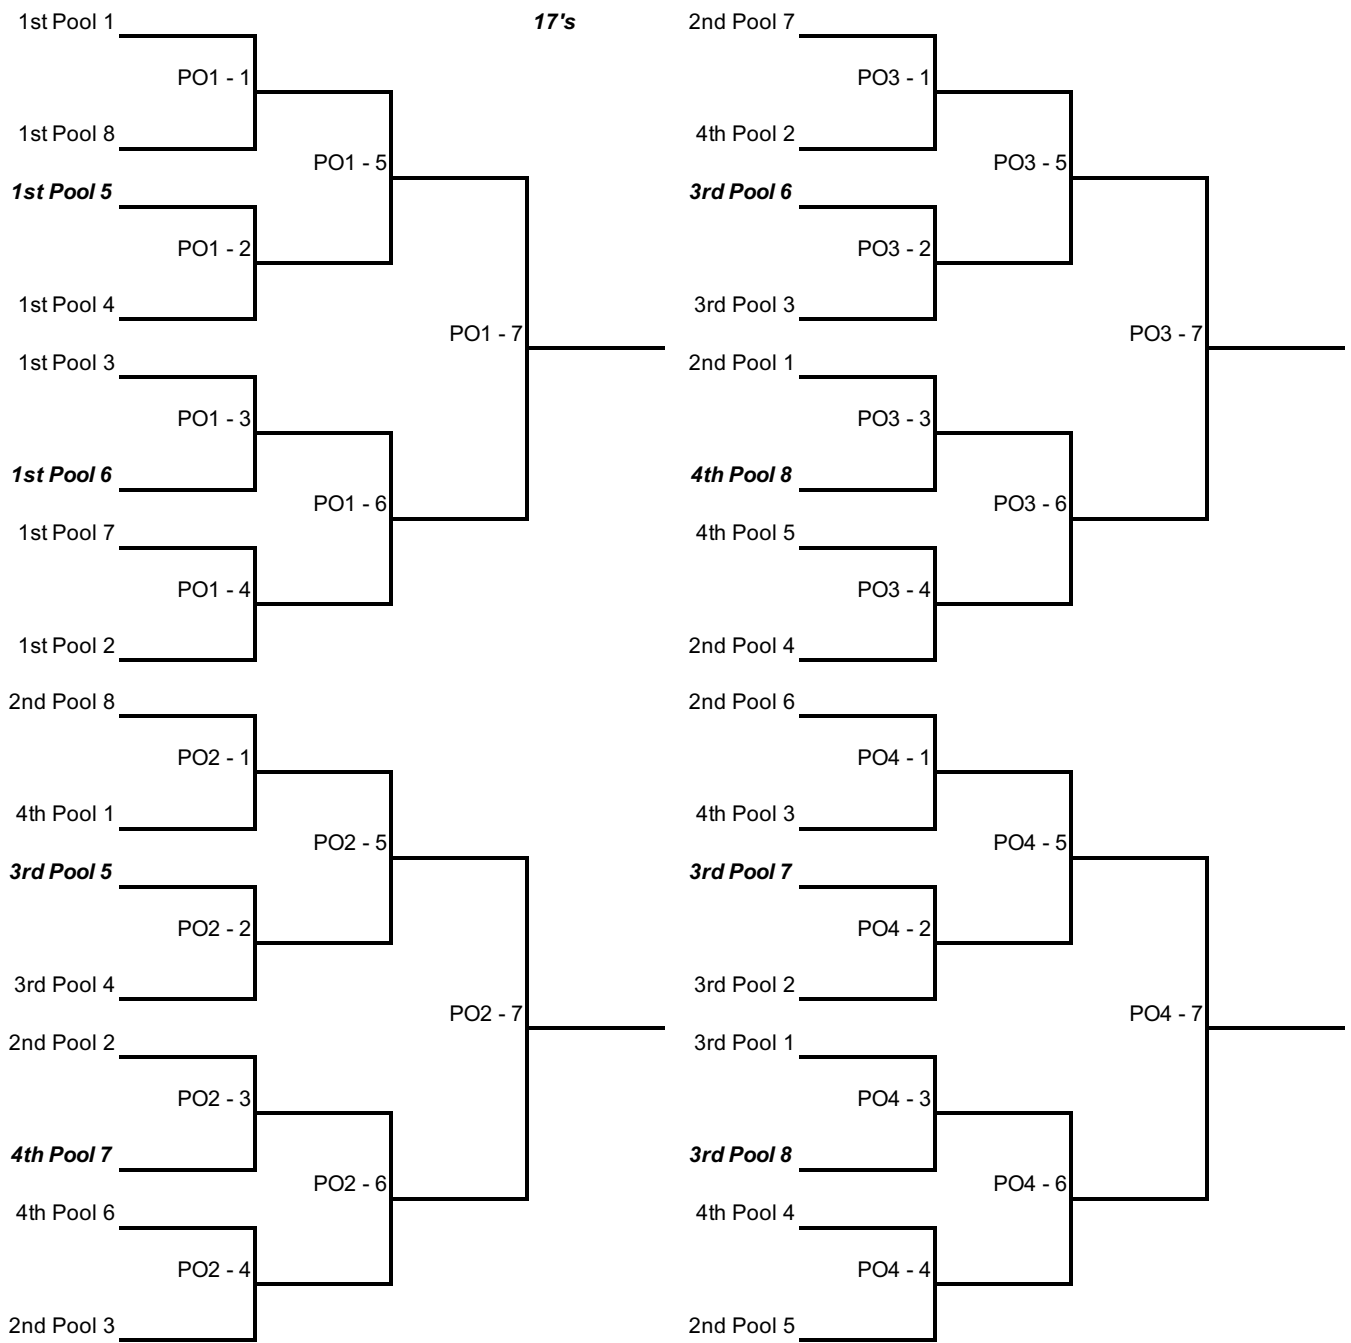

First round officiating teams are in Bold Italic

Playoffs +/- 2:30 pm	Court 8	Ref	Court 9	Ref	Court 10	Ref	Court 11	Ref
	PO1 - 1	1st Pool 5	PO1 - 4	1st Pool 6	PO2 - 1	3rd Pool 5	PO2 - 4	4th Pool 7
	PO1 - 2	Prev Los	PO1 - 3	Prev Los	PO2 - 2	Prev Los	PO2 - 3	Prev Los
	PO1 - 5	Prev Los	PO1 - 6	Prev Los	PO2 - 5	Prev Los	PO2 - 6	Prev Los
	PO1 - 7	Prev Los			PO2 - 7	Prev Los		

Playoffs +/- 2:30 pm	Court 12	Ref	Court 13	Ref	Court 14	Ref	Court 15	Ref
	PO3 - 1	3rd Pool 6	PO3 - 4	4th Pool 8	PO4 - 1	3rd Pool 7	PO4 - 4	3rd Pool 8
	PO3 - 2	Prev Los	PO3 - 3	Prev Los	PO4 - 2	Prev Los	PO4 - 3	Prev Los
	PO3 - 5	Prev Los	PO3 - 6	Prev Los	PO4 - 5	Prev Los	PO4 - 6	Prev Los
	PO3 - 7	Prev Los			PO4 - 7	Prev Los