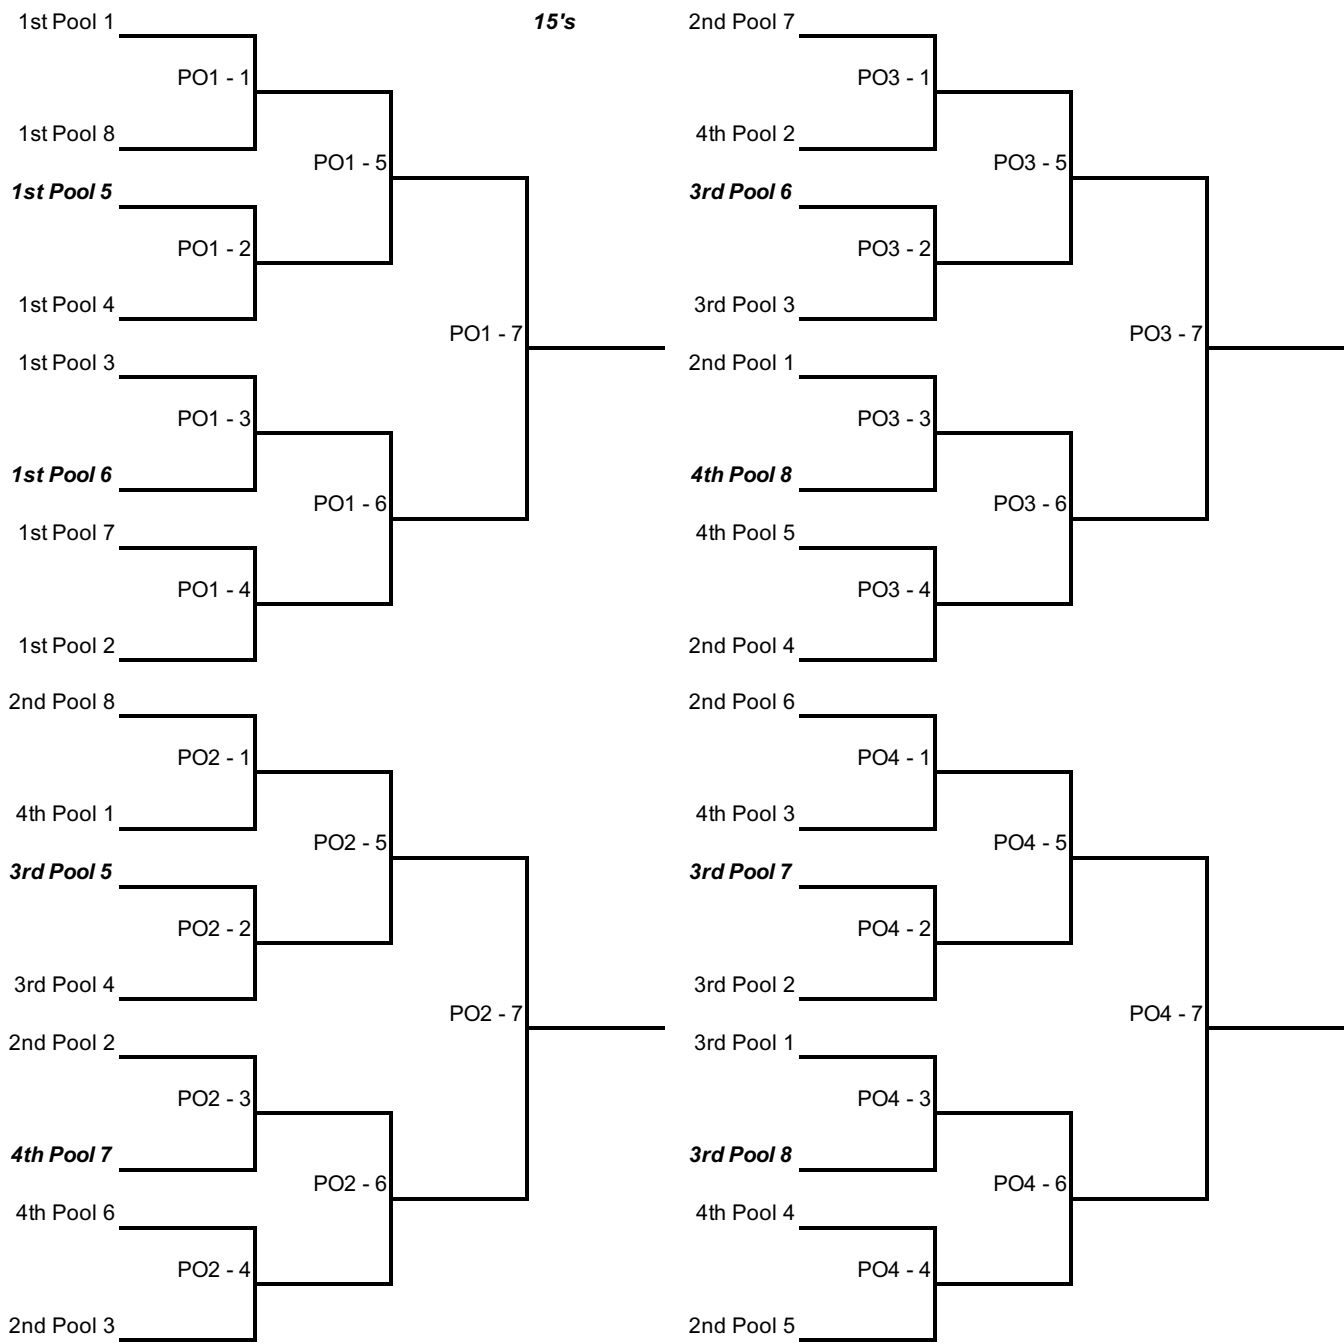

Seeding is according to final 2023-2024 season ranking in 14's Division for the teams with a top 20 finish.

Teams that played in the Pre-Qualifier are seeded according to the results of that event, after the top 20 teams

Playing Schedule All Pools

Match	Time	Play	Ref
1	8:00 AM	1 vs 4	2
2	8:50 AM	2 vs 3	1
3		1 vs 3	4
4		2 vs 4	1
5		3 vs 4	2
6		1 vs 2	3

Pool matches are 2 sets to 25 points, starting at 4-4

All Playoff matches are best 2 out of 3 sets

Winners of each pool go to Powerleague I. These teams will play a single elimination playoff for seeding purposes only (Playoff 1)

Numbers 2, 3 & 4 from each pool will be seeded into three 8-team playoff brackets: Playoff 2, 3 & 4 (each bracket will have some 2nd, 3rd and 4th place finishers in it). The three winners of these brackets qualify for Powerleague I (Winners of match (7)) The next 3 teams from each playoff bracket will go to Powerleague II (Winners of Matches (5), (6), and the loser of match (7)) The losers of the first round of these brackets do not qualify for a Powerleague this season (Losers of matches (1), (2), (3) and (4) in playoff brackets 2, 3 and 4).