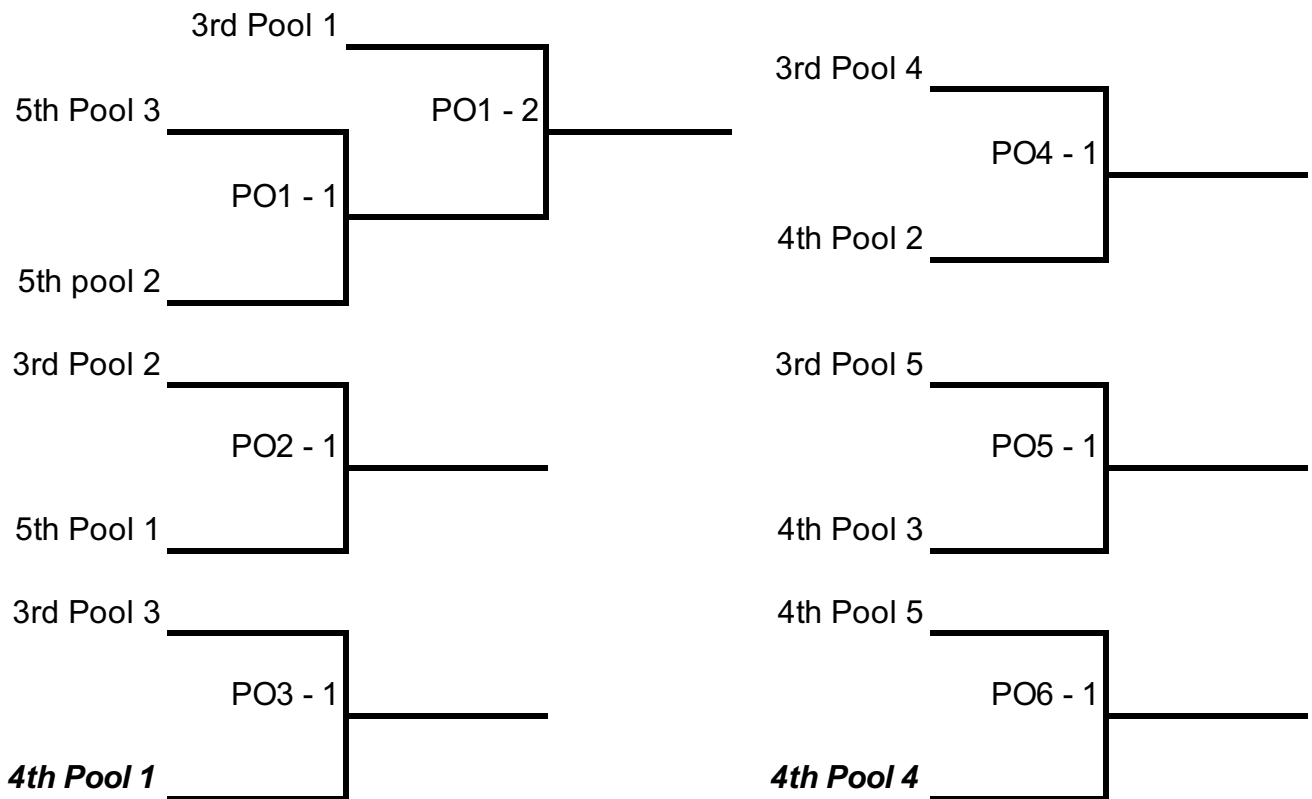

First round officiating teams are in Bold Italic

	Court 1	Ref	Court 2	Ref	Court 3	Ref	Court 4	Ref
+/- 4:00 pm	PO1 - 1	<i>3rd Pool 1</i>	PO2 - 1	<i>4th Pool 1</i>	PO4 - 1	<i>3rd Pool 5</i>	PO6 - 1	<i>4th Pool 3</i>
	PO1 - 2	Prev Los	PO3 - 1	Prev Los	PO5 - 1	Prev Los