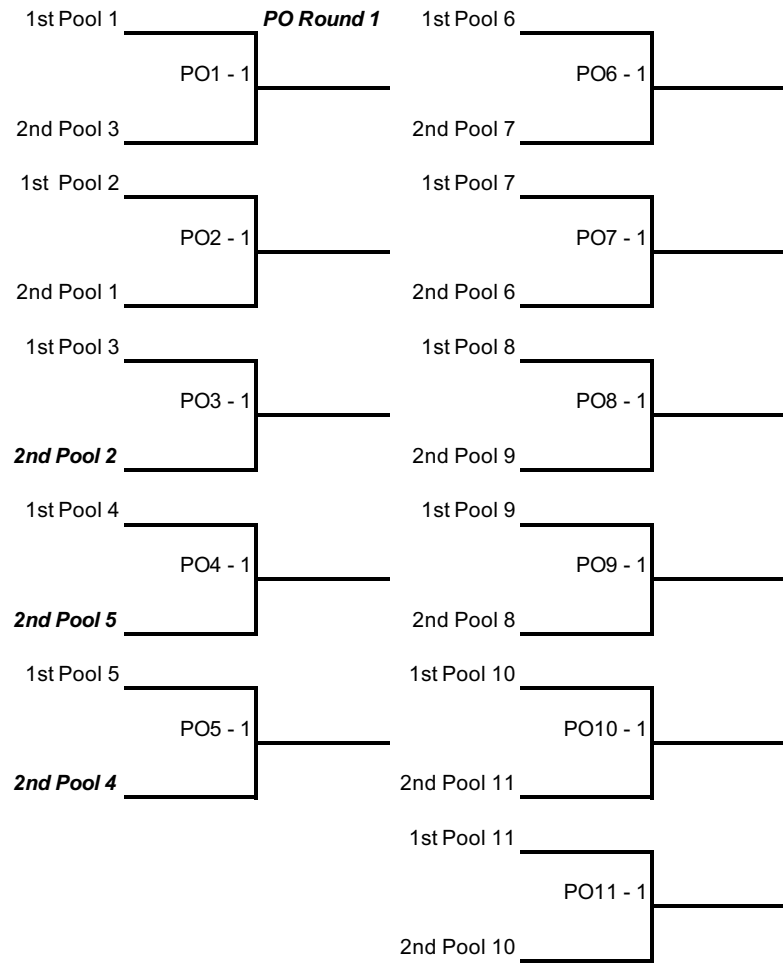

First round officiating teams are in Bold Italic

Some teams will have to officiate the match after they won as the losing team will have to play again.

	Court 1	Ref	Court 2	Ref	Court 3	Ref	Court 4	Ref
+/- 4:00 pm	PO1 - 1	2nd PI 2	PO2 - 1	2nd PI 5	PO6 - 1	3rd PI 3	PO7 - 1	2nd PI 4
	PO3 - 1	Prev Los	PO4 - 1	Prev Los	PO16 - 1	Prev Win	PO5 - 1	Prev Los
	PO20 - 1	Prev Win	PO18 - 1	Prev Win	PO17 - 1	Prev Los	PO19 - 1	Prev Los

	Court 5	Ref	Court 6	Ref	Court 7	Ref	Court 8	Ref
+/- 4:00 pm	PO8 - 1	3rd PI 5	PO9 - 1	3rd PI 4	PO11 - 1	3rd PI 9	PO10 - 1	3rd PI 8
	PO14 - 1	Prev Los	PO15 - 1	Prev Los	PO13 - 1	Prev Los	PO12 - 1	Prev Los
	PO14 - 2	Prev Los	PO15 - 2	Prev Los	PO13 - 2	Prev Los	PO12 - 2	Prev Los