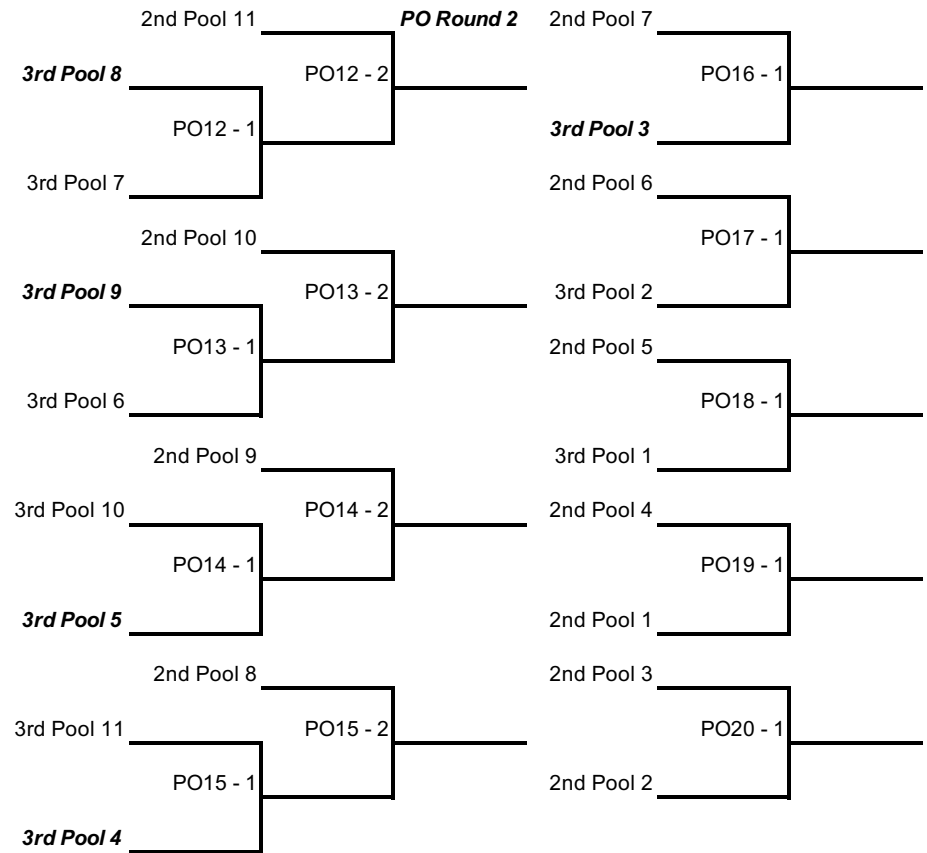

First round officiating teams are in Bold Italic

Some teams will have to officiate the match after they won as the losing team will have to play again.

	Court 1	Ref	Court 2	Ref	Court 3	Ref	Court 4	Ref
+/- 4:00 pm	PO1 - 1	2nd PI 2	PO2 - 1	2nd PI 5	PO6 - 1	3rd PI 3	PO7 - 1	2nd PI 4
	PO3 - 1	Prev Los	PO4 - 1	Prev Los	PO16 - 1	Prev Win	PO5 - 1	Prev Los
	PO20 - 1	Prev Win	PO18 - 1	Prev Win	PO17 - 1	Prev Los	PO19 - 1	Prev Los

	Court 5	Ref	Court 6	Ref	Court 7	Ref	Court 8	Ref
+/- 4:00 pm	PO8 - 1	3rd PI 5	PO9 - 1	3rd PI 4	PO11 - 1	3rd PI 9	PO10 - 1	3rd PI 8
	PO14 - 1	Prev Los	PO15 - 1	Prev Los	PO13 - 1	Prev Los	PO12 - 1	Prev Los
	PO14 - 2	Prev Los	PO15 - 2	Prev Los	PO13 - 2	Prev Los	PO12 - 2	Prev Los