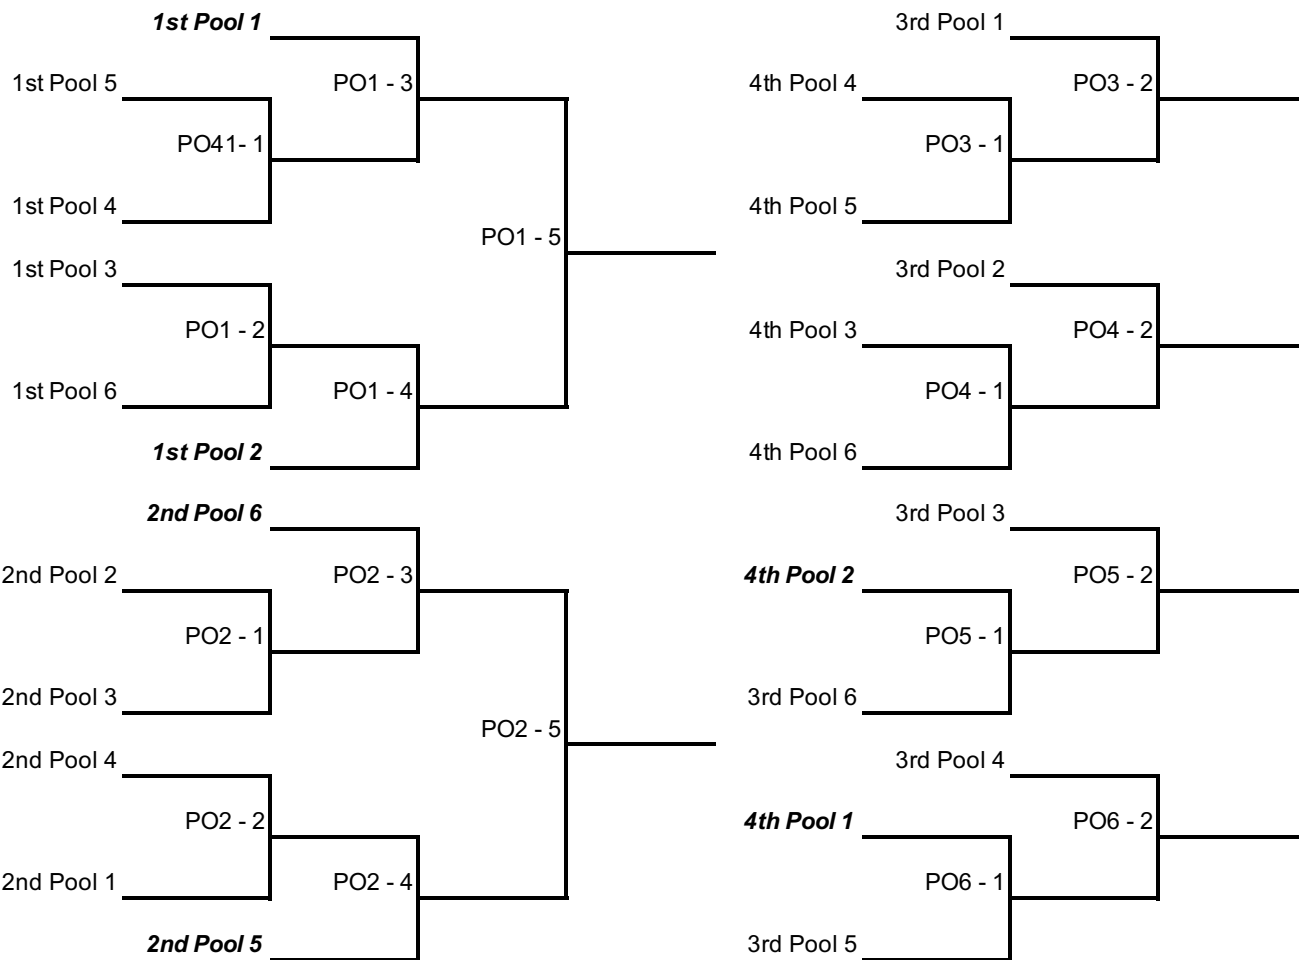

Seeding is according to final 2023-2024 season ranking in 17's Division. New clubs or teams from clubs who had no equivalent in the 17's division last year, are seeded lowest.

**Pool matches 4-team pools:** 2 sets to 25 points, starting at 4-4

**Pool matches 3-team pools:** 3 sets to 25 points, starting at 4-4

**All Playoff matches:** Best 2 out of 3 sets. First 2 sets start at 4-4 and go to 25 points. Third set, if needed, start at 0-0 to 15 points

Numbers 1 and 2 from each pool go to Powerleague.

These teams will play a single elimination playoff for seeding purposes only (PO1 & PO2)

Numbers 3 and 4 from each pool will play in 4 brackets.

The four winners of these brackets qualify for the Powerleague