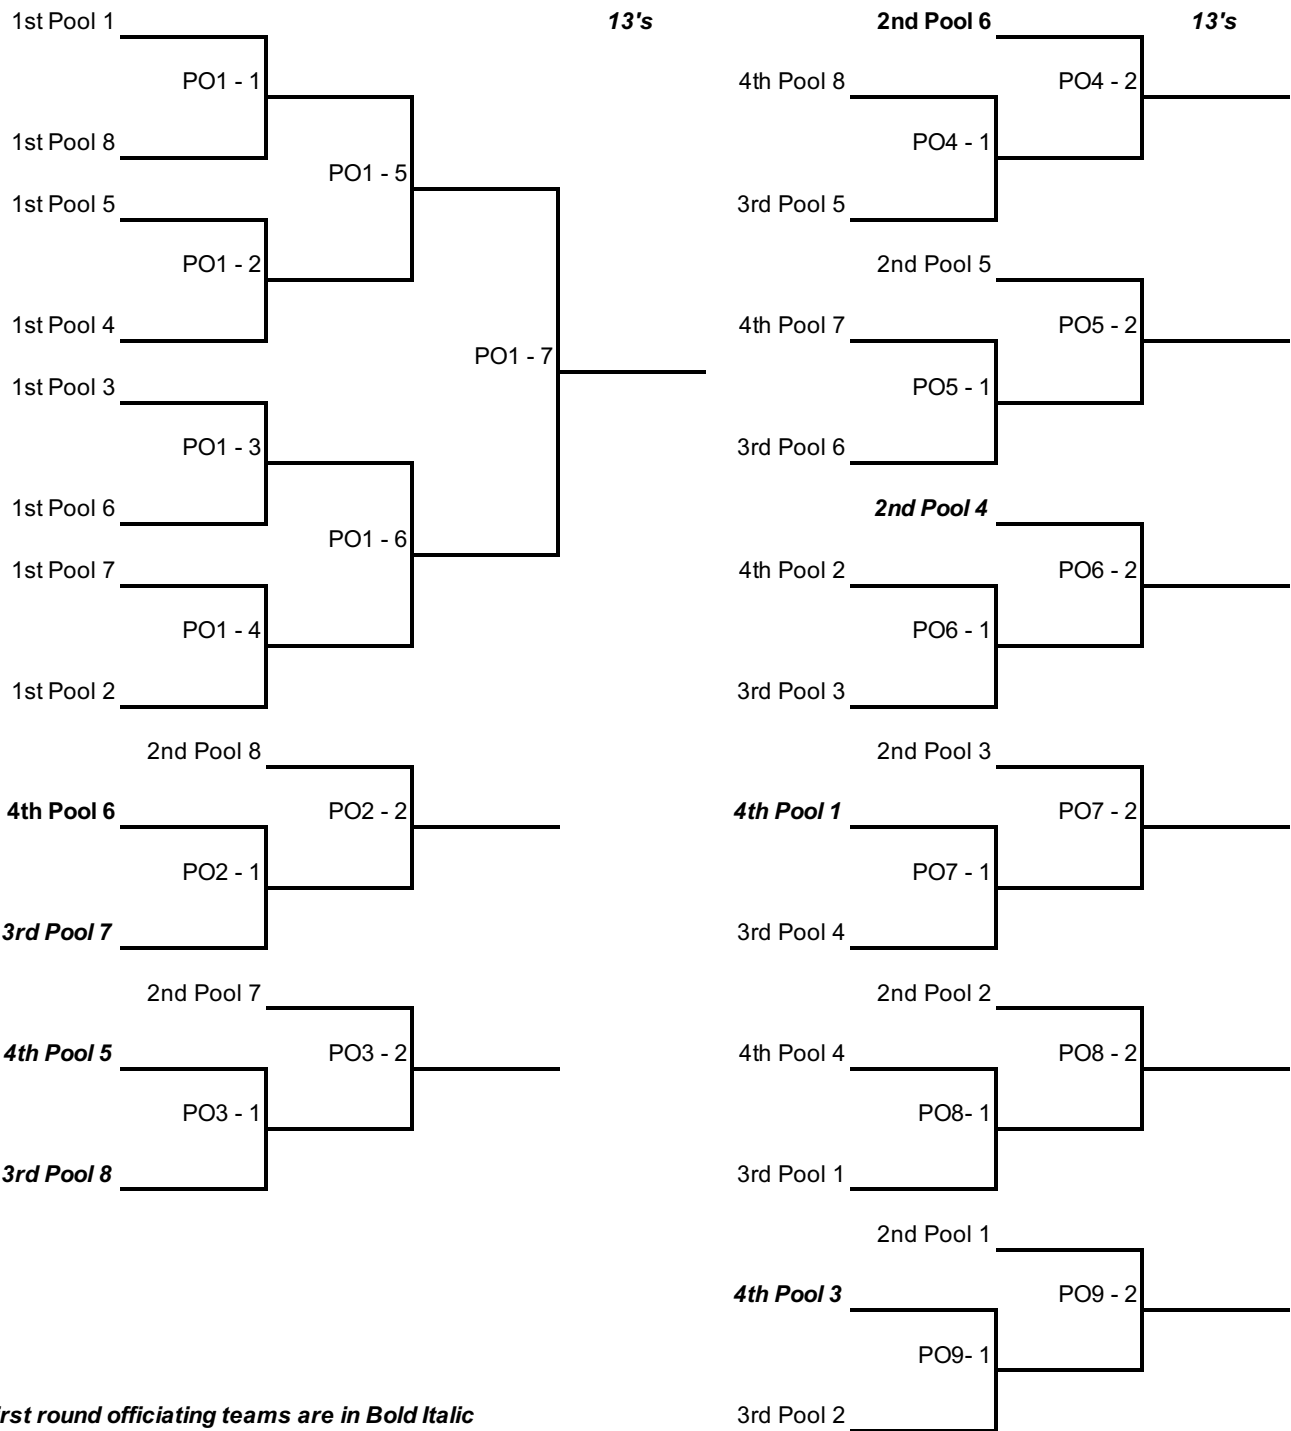

First round officiating teams are in Bold Italic
Not all ref assignments are on the same court as you play

	Court 1	Ref	Court 2	Ref	Court 3	Ref	Court 4	Ref
+/- 2:30 pm	PO1 - 1	4th Pool 6	PO1 - 2	4th Pool 5	PO1 - 3	3rd Pool 8	PO1 - 4	3rd Pool 7
	PO1 - 5	Prev Los	PO1 - 6	Prev Los	PO3 - 1	Prev Los	PO2 - 1	Prev Los
	PO1 - 7	Prev Los		Prev Los	PO3 - 2	Prev Los	PO2 - 2	Prev Los

	Court 5	Ref	Court 6	Ref	Court 7	Ref	Court 8	Ref
+/- 2:30 pm	PO4 - 1	2nd Pool 6	PO5 - 1	4th Pool 3	PO6 - 1	2nd Pool 4	PO8 - 1	4th Pool 1
	PO4 - 2	Prev Los	PO9 - 1	Prev Los	PO6 - 2	Prev Los	PO7 - 1	Prev Los
	PO5 - 2	Prev Los	PO9 - 2	Prev Los	PO8 - 2	Prev Los	PO7 - 2	Prev Los