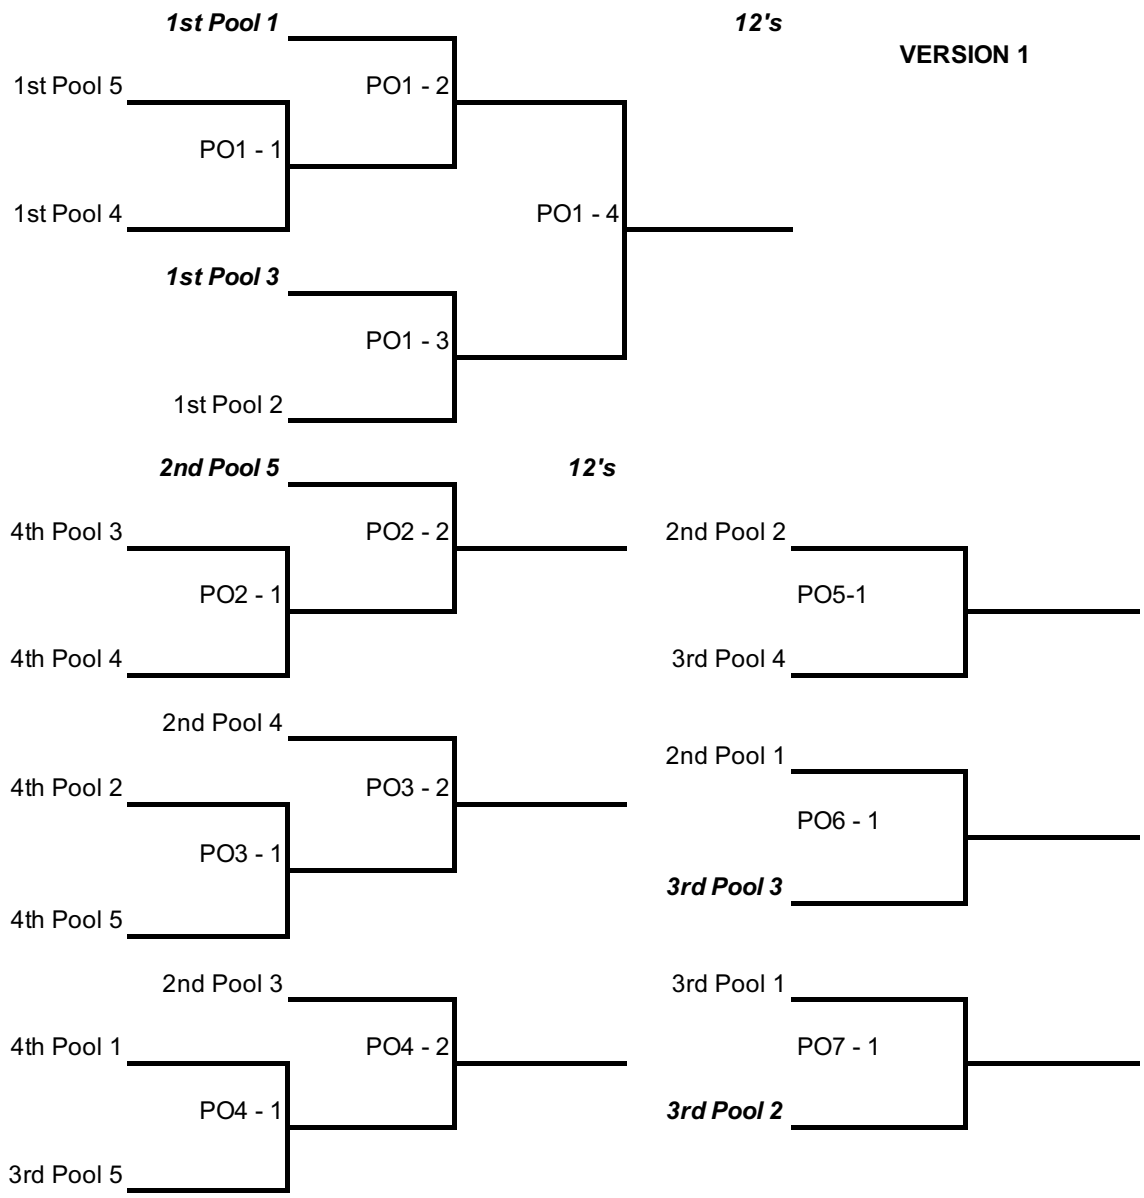

Seeding is according to final 2023-24 season ranking in 11's Division.

New clubs or teams from clubs who had no equivalent in the 11's division last year, are seeded lowest.

Playing Schedule 4 team pools

Match	Time	Play	Ref
1	8:00 AM	1 vs 4	2
2	8:50 AM	2 vs 3	1
3		1 vs 3	4
4		2 vs 4	1
5		3 vs 4	2
6		1 vs 2	3

Pool Play : 2 sets to 25 points, starting at 4-4

Playoff matches: Best 2 out of 3 sets. First 2 sets start at 4-4 and go to 25 points. Third set, if needed, start at 0-0 to 15 points

No tie-breaking matches will be played unless all tie-breaking criteria are exhausted.

Teams do not switch sides during matches

Winners of each pool advance to Powerleague

Numbers 2, 3 and 4 from each pool play for 6 remaining spots in the PL. Brackets of 2 or 3 teams