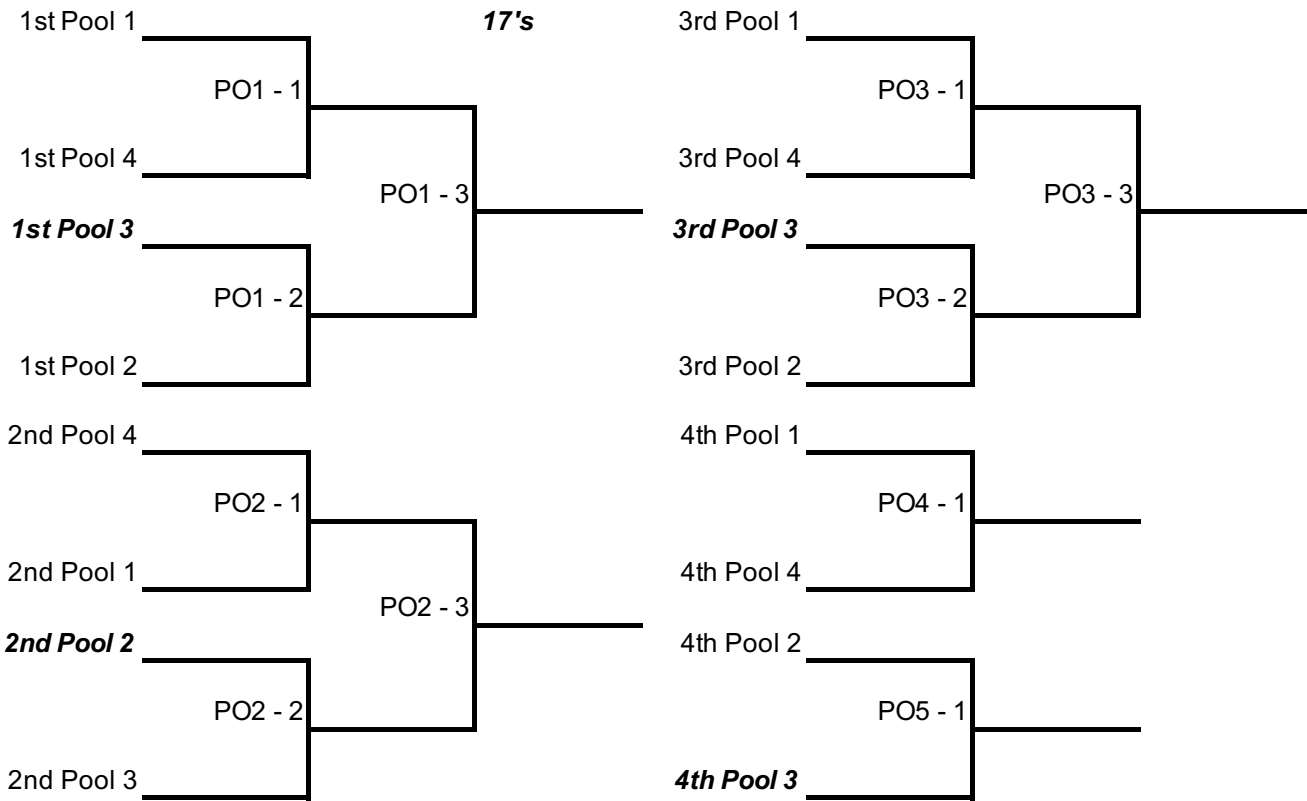

Seeding is according to final 2023-24 season ranking in 16's Division.

New clubs or teams from clubs who had no equivalent in the 16's division last year, are seeded lowest.

Playing Schedule 4 team pools

Match	Time	Play	Ref
1	8:00 AM	1 vs 4	2
2	8:50 AM	2 vs 3	1
3		1 vs 3	4
4		2 vs 4	1
5		3 vs 4	2
6		1 vs 2	3

4-team Pools: 2 sets to 25 points, starting at 4-4

Playoff matches: Best 2 out of 3 sets. First 2 sets start at 4-4 and go to 25 points. Third set, if needed, start at 0-0 to 15 points

No tie-breaking matches will be played unless all tie-breaking criteria are exhausted.

Teams do not switch sides during matches

Numbers 1, 2 and 3 from each pool go to the Powerleague Qualifier

Numbers 4 play one match each for the final 2 spots in the Powerleague Qualifier.

First round officiating teams are in Bold Italic

	Court 1	Ref	Court 2	Ref	Court 3	Ref
+/- 2:30 pm	PO1 - 1	<i>1st Pool 3</i>	PO2 - 1	<i>2nd Pool 2</i>	PO3 - 1	<i>3rd Pool 3</i>
	PO1 - 2	Prev Los	PO2 - 2	Prev Los	PO3 - 2	Prev Los
	PO1 - 3	Prev Los	PO2 - 3	Prev Los	PO3 - 3	Prev Los