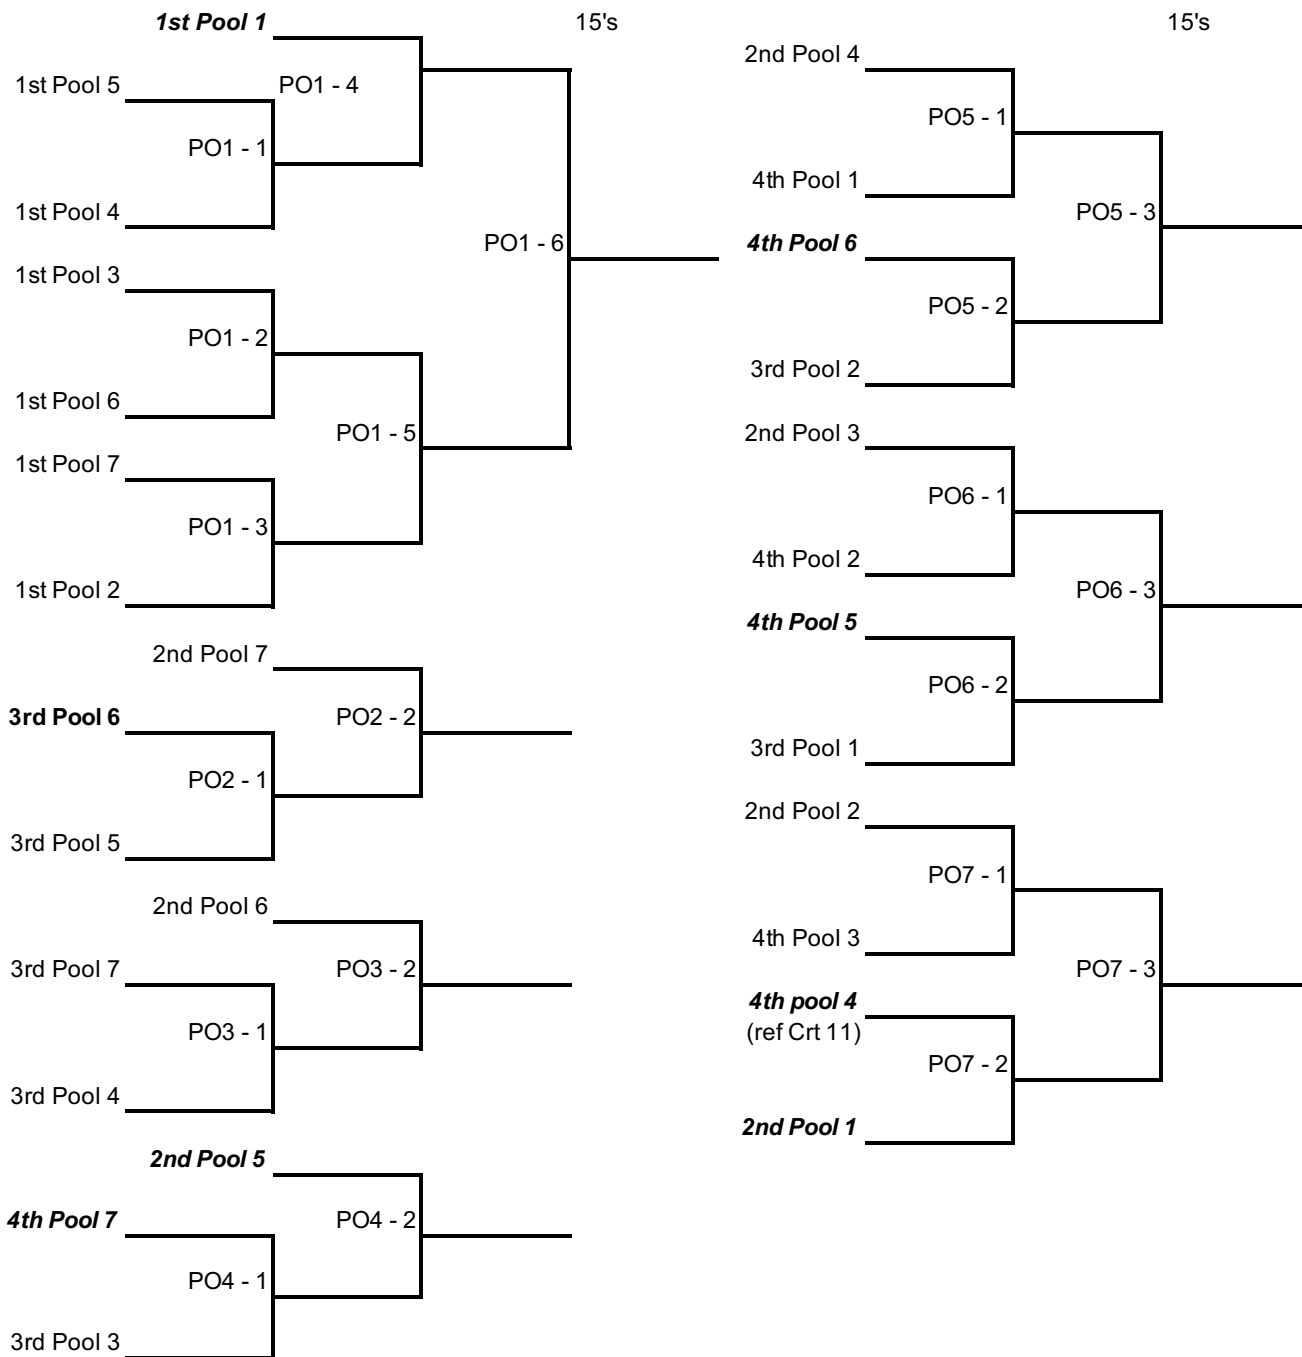

Seeding is according to final 2023-2024 season ranking in 14's Division. New clubs or teams from clubs who had no equivalent in the 14's division last year, are seeded lowest.

Playing Schedule 4-team Pools

Match	Time	Play	Ref
1	8:00 AM	1 vs 4	2
2	8:50 AM	2 vs 3	1
3		1 vs 3	4
4		2 vs 4	1
5		3 vs 4	2
6		1 vs 2	3

Pool matches 4-team pools: 2 sets to 25 points, starting at 4-4

Pool matches 3-team pools: 3 sets to 25 points, starting at 4-4

All Playoff matches: Best 2 out of 3 sets. First 2 sets start at 4-4 and go to 25 points. Third set, if needed, start at 0-0 to 15 points

No tie-breaking matches will be played unless all tie-breaking criteria are exhausted.

Teams do not switch sides during a match.

Winners of each pool advance to Powerleague Qualifier and play a bracket for seeding purposes only (PO1)

Numbers 2, 3 and 4 play in 6 brackets to qualify for the Powerleague Qualifier