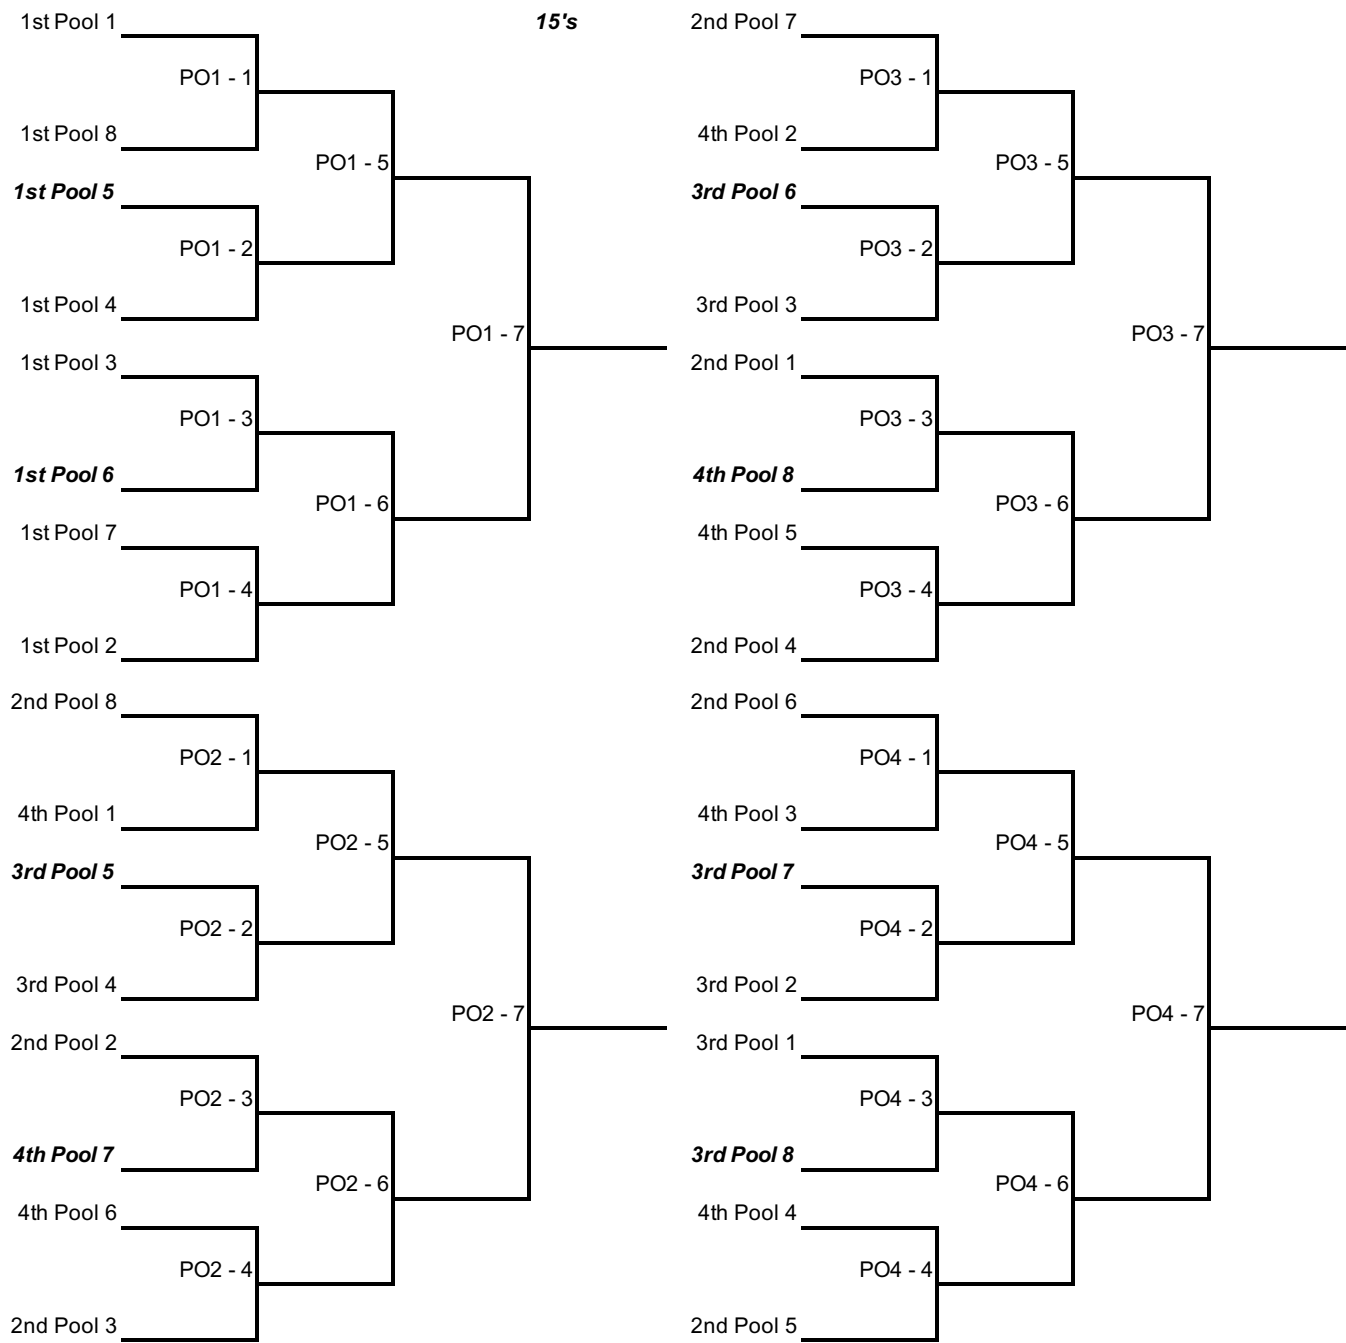

	Pool 5 - Court 5	Pool 6 - Court 6	Pool 7 - Court 7	Pool 8 - Court 8
1	Pohaku 15-1	Miz Club North 15-1	Invasion 15-1	Dynasty 15-1
2	417 Columbia 15-1	Missouri Juniors 15-1	KC Challenge 15-1	417 Juniors 15-1
3	KS Networks 15-1	Elite VBC 15-1	PVA 15-2	Club MVP 15-1
4	THR33 15-1	KS Rise 15-1	Summit 15-1	Voodoo 15-1

Seeding is according to final 2022-2023 season ranking in 14's Division for the teams with a top 20 finish.
 Teams that played in the Pre-Qualifier are seeded according to the results of that event, after the top 20 teams

Playing Schedule All Pools

Match	Time	Play	Ref
1	8:00 AM	1 vs 4	2
2	8:50 AM	2 vs 3	1
3		1 vs 3	4
4		2 vs 4	1
5		3 vs 4	2
6		1 vs 2	3

Pool matches are 2 sets to 25 points, starting at 4-4

All Playoff matches are best 2 out of 3 sets

Winners of each pool go to Powerleague I. These teams will play a single elimination playoff for seeding purposes only (Playoff 1)

Numbers 2, 3 & 4 from each pool will be seeded into three 8-team playoff brackets: Playoff 2, 3 & 4 (each bracket will have some 2nd, 3rd and 4th place finishers in it). The three winners of these brackets qualify for Powerleague I (Winners of match (7)) The next 3 teams from each playoff bracket will go to Powerleague II (Winners of Matches (5), (6), and the loser of match (7) The losers of the first round of these brackets do not qualify for a Powerleague this season (Losers of matches (1), (2), (3) and (4) in playoff brackets 2, 3 and 4).