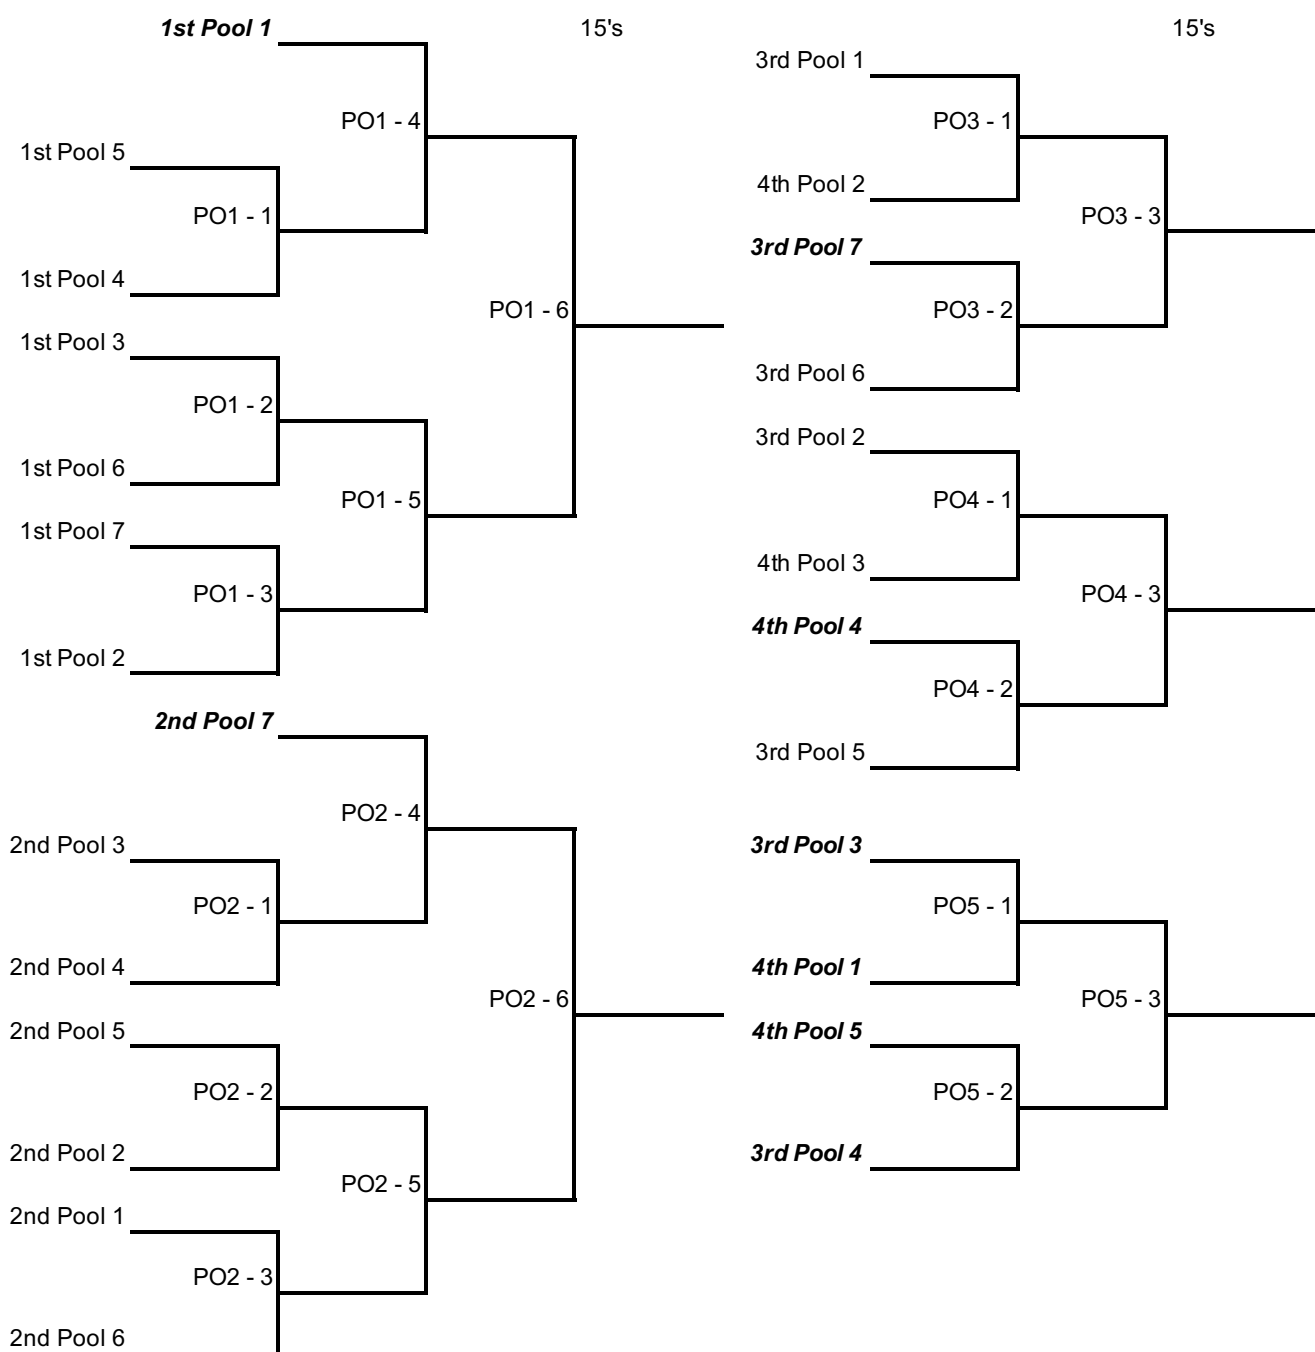

+/- 2:00 pm	Court 1	Ref	Court 2	Ref	Court 3	Ref	Court 4	Ref
	PO1 - 1	1st Pool 1	PO1 - 2	4th Pool 1	PO1 - 3	3rd Pool 3	PO2 - 1	2nd Pool 7
	PO1 - 4	Prev Los	PO1 - 5	Prev Los	PO5 - 1	Prev Los	PO2 - 4	Prev Los
	PO1 - 6	Prev Los		Prev Los		Prev Los	PO2 - 6	

+/- 2:00 pm	Court 5	Ref	Court 6	Ref	Court 7	Ref	Court 8	Ref
	PO2 - 2	4th Pool 5	PO2 - 3	3rd Pool 4	PO4 - 1	4th Pool 4	PO3 - 1	3rd Pool 7
	PO2 - 5	Prev Los	PO5 - 2	Prev Los	PO4 - 2	Prev Los	PO3 - 2	Prev Los
		Prev Los	PO5 - 3		PO4 - 3	Prev Los	PO3 - 3	Prev Los