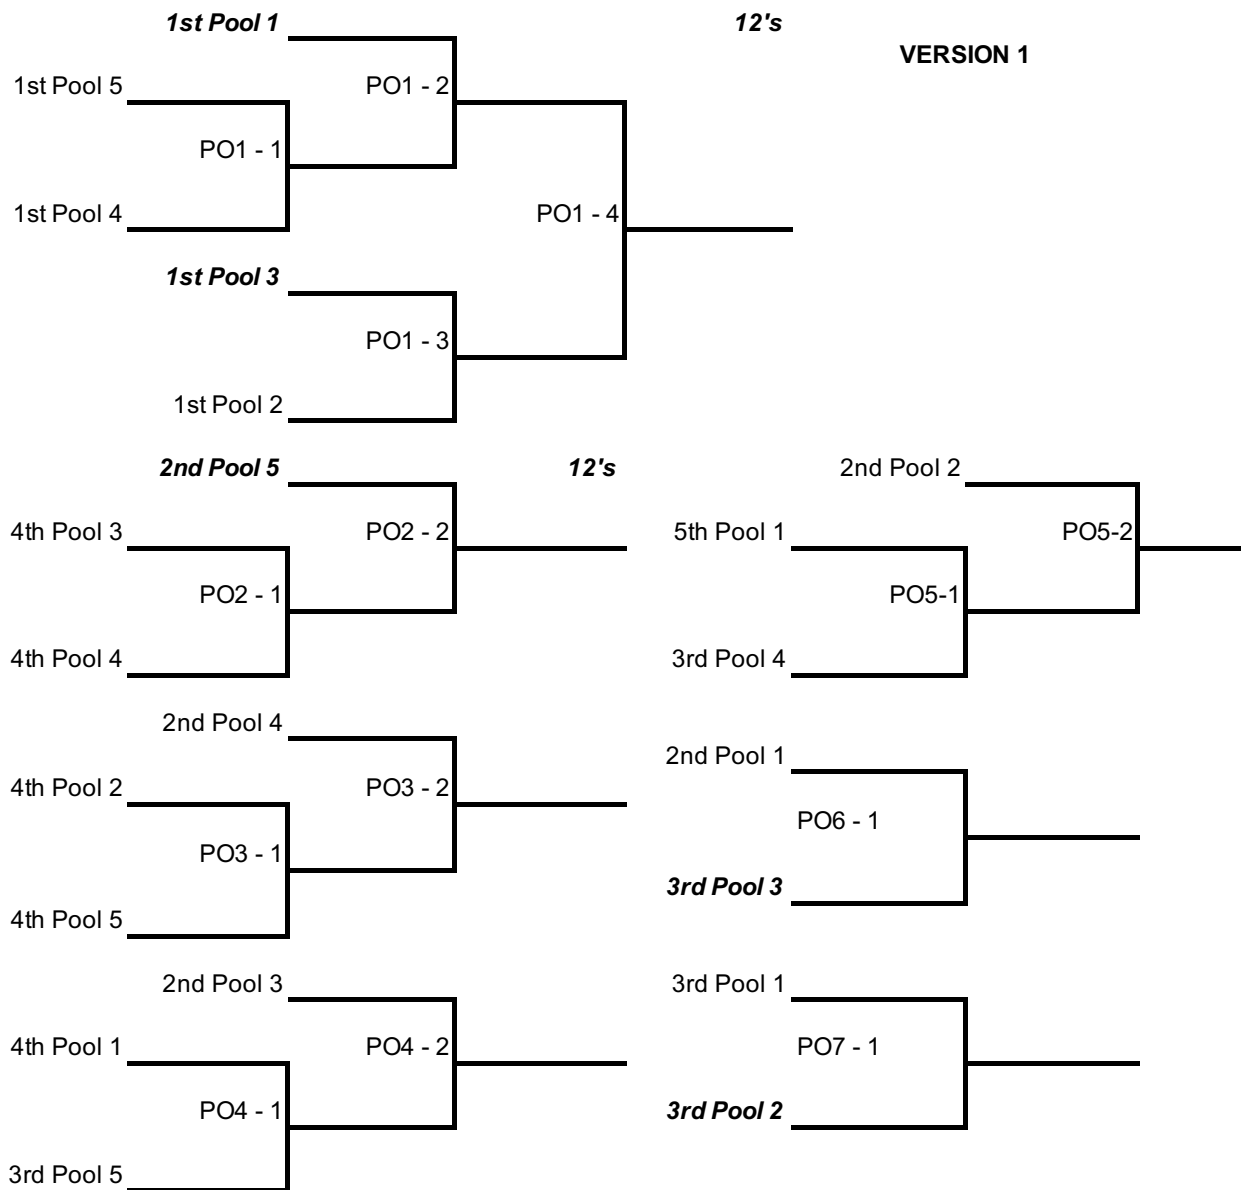

Seeding is according to final 2022-23 season ranking in 11's Division.

New clubs or teams from clubs who had no equivalent in the 11's division last year, are seeded lowest.

Playing Schedule 4 team pools

Match	Time	Play	Ref
1	8:00 AM	1 vs 4	2
2	8:50 AM	2 vs 3	1
3		1 vs 3	4
4		2 vs 4	1
5		3 vs 4	2
6		1 vs 2	3

Playing Schedule 5 team pool

Court 11				Court 12	
Match	Time	Play	Ref	Play	Ref
1	8:00 AM	1 vs 5	3	2 vs 4	3
2	8:50 AM	1 vs 4	5	2 vs 3	5
3	9:40 AM	1 vs 3	2	4 vs 5	2
+/- 30 minute break					
4	11:30 AM	2 vs 5	1	3 vs 4	1
5		1 vs 2	4	3 vs 5	4

Pool Play : 2 sets to 25 points, starting at 4-4

Playoff matches: Best 2 out of 3 sets. First 2 sets start at 4-4 and go to 25 points. Third set, if needed, start at 0-0 to 15 points

No tie-breaking matches will be played unless all tie-breaking criteria are exhausted.

Teams do not switch sides during matches

Winners of each pool advance to Powerleague

Numbers 2, 3, 4 and 5 from each pool play for 6 remaining spots in the PL. Brackets of 2 or 3 teams

Playoff Schedule: *12's First round officiating teams are in Bold Italic*