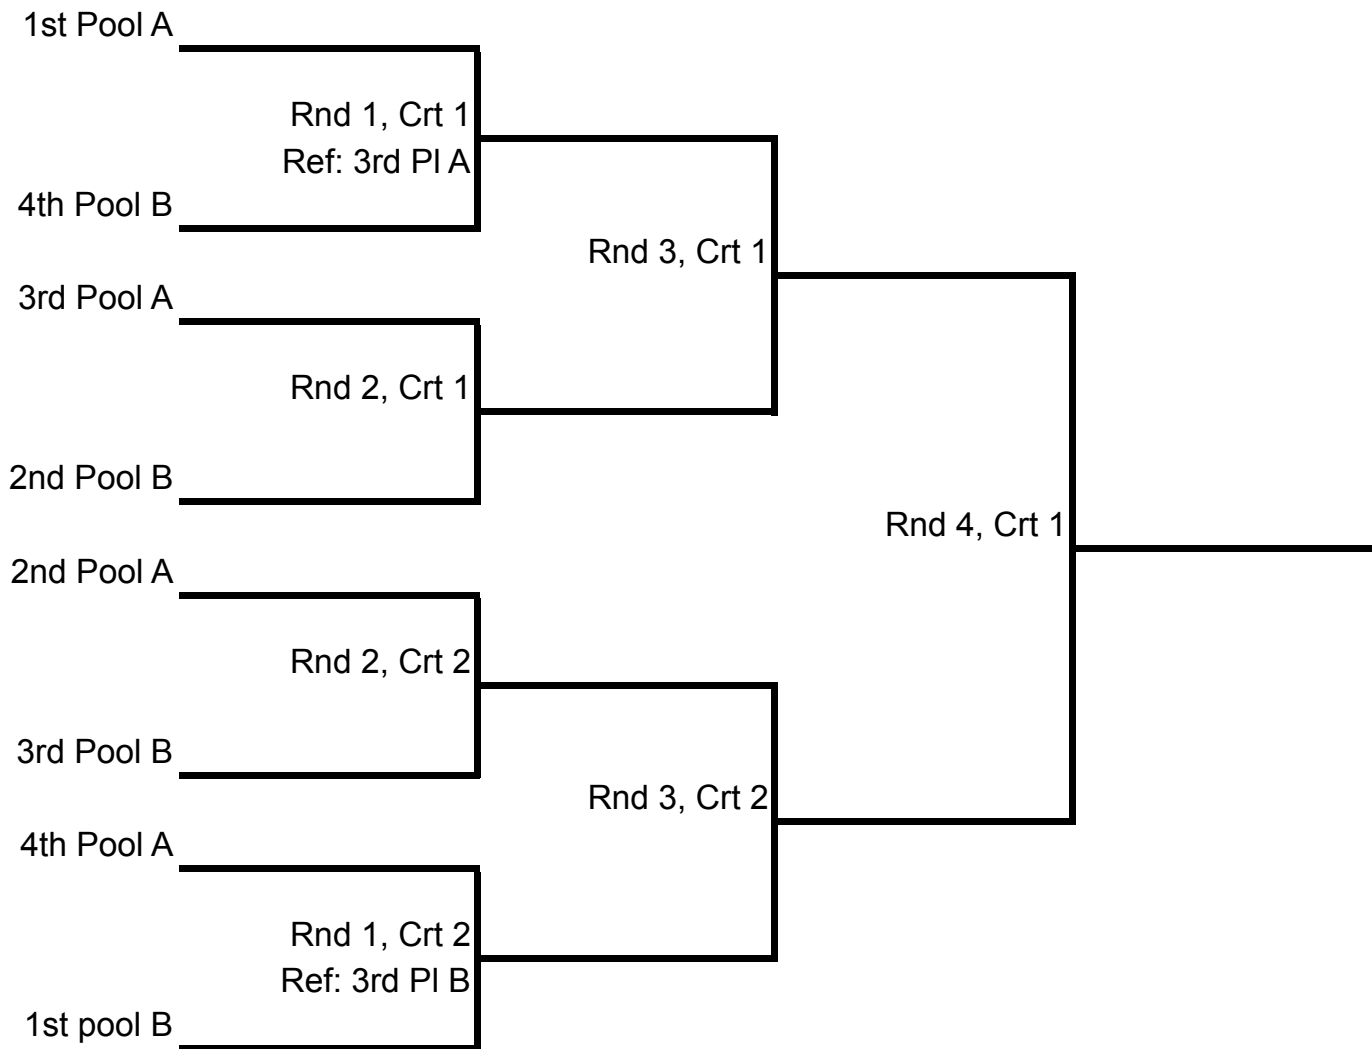

HEART OF AMERICA REGION TOURNAMENT

Division: _____

8 team tournament

HOA Tournament

Division: _____

8 team tournament

Upper Bracket

Lower Bracket