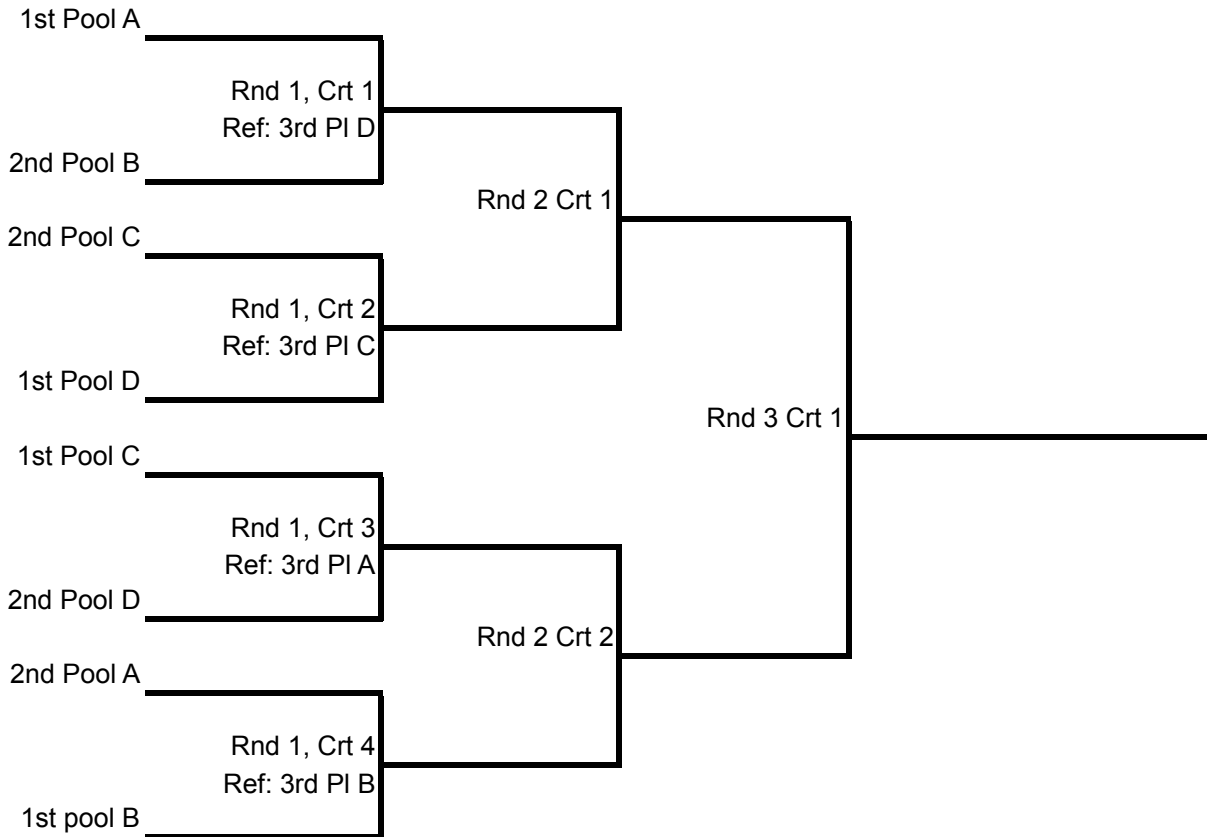

# HEART OF AMERICA REGION TOURNAMENT

20 team tournament

**Division:** \_\_\_\_\_

## Upper Bracket

# HEART OF AMERICA REGION TOURNAMENT

20 team tournament

Division: [REDACTED]